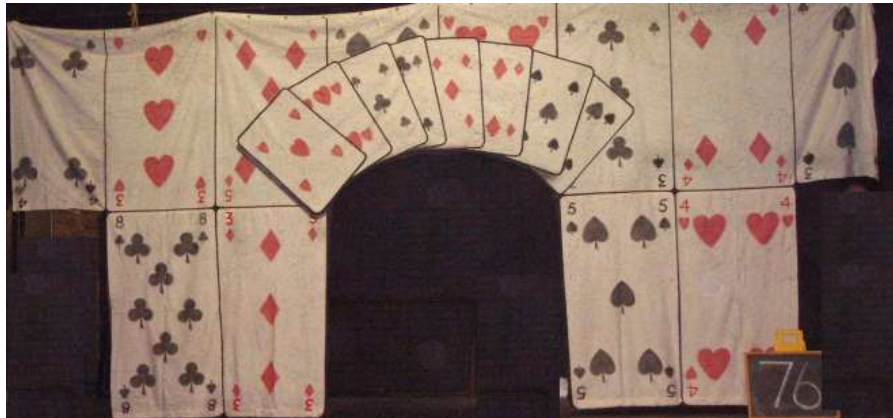

Tynemouth Priory Theatre – Scenery Cloth Catalogue – Page 20

76

House of Cards Cut