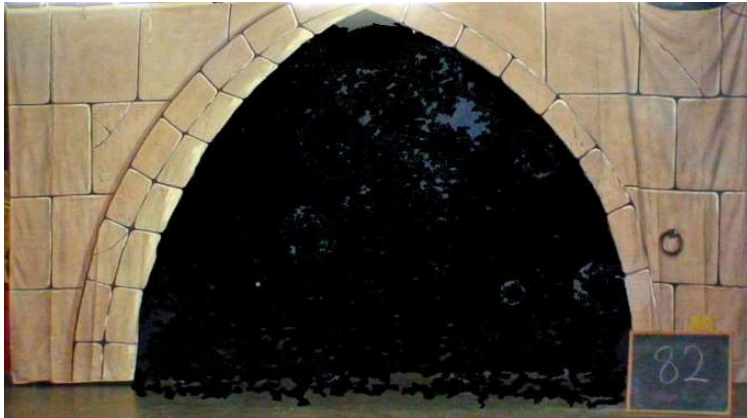

82

Castle Interior Cut

In 2 pieces with 3'6" legs Overall: 11' x 24' / 335 x 732